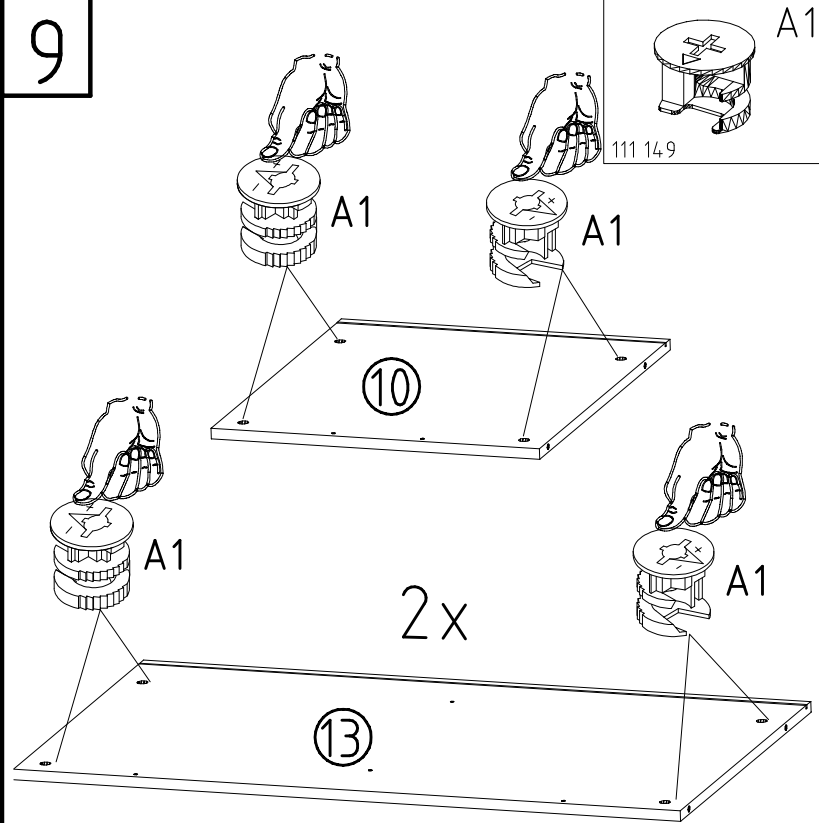

8

3,5 x 15 mm

G1

121 370

S0

111 300

A1

111 149

10

9

A1

111 149

F3

② 2x

F3

S0

1. F3

2. F3

G1
T1
S0

Parts list for step 10:

- Screwdriver (with plus sign symbol)
- Screw T1: 6,3 x 10,5 mm
- Screw G1: 3,5 x 15 mm
- Bracket S0: 111 300
- Pins F3