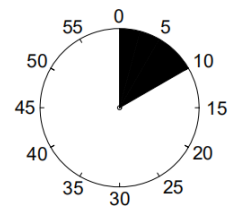

"Flora"

1

2

3

|   |    |
|---|----|
| 1 | 1x |
| 2 | 1x |
| 3 | 1x |

A

M6x20mm  
4x

B

M8x20mm  
4x

C

Ø18\*Ø8\*1.5mm  
4x

D

Ø18\*Ø6\*1.5mm  
4x

E

M8  
4x

F