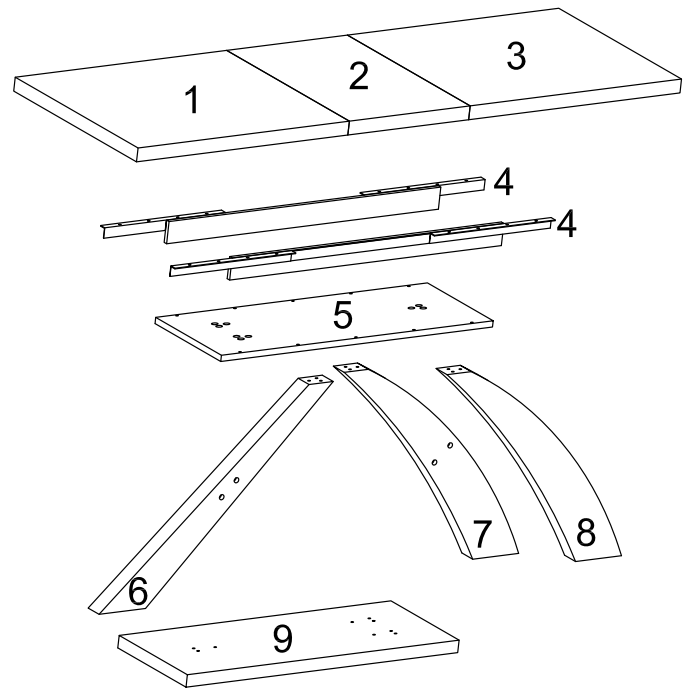

REALITY

modern furniture

4004

1

D	x4
	
Ø15*40mm	

2

I	x1	B	x9	J	x9
					
M5		M8*45mm		20*1.5mm	

3

A	x9	I	x1	J	x9
M8*30mm		M5		20*1.5mm	

4

H	x1	C	x4	G	x6
M4		Ø8*30mm		Ø 7*50mm	

5

6

E	x16	L	x4
			
Ø3.5*14mm			

7

F	x16	H	x1	K	x16
M6*20mm		M4		16*1.5mm	