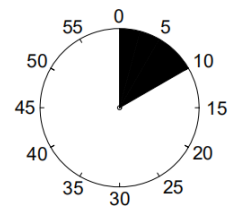

"Flora"

1

2

3

1	1x
2	1x
3	1x

A

M6x20mm  
4x

B

M8x20mm  
4x

C

Ø18\*Ø8\*1.5mm  
4x

D

Ø18\*Ø6\*1.5mm  
4x

E

M8  
4x

F