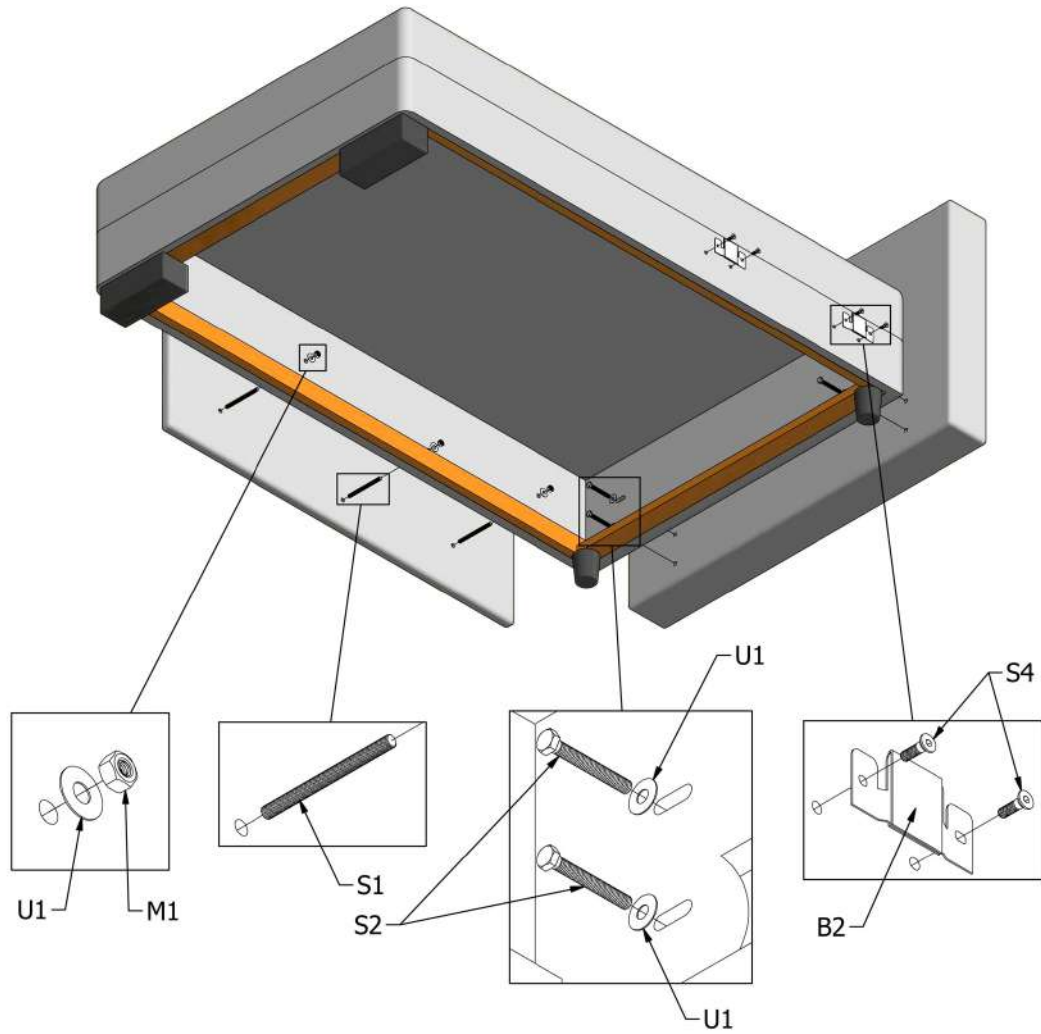

MaxiRC Version A

B2	S1 M8x100	S2 M8x60	S4 M6x20	M1	U1
x2	x3	x4	x4	x3	x7

DARIO (MaxiRC-2AL/Bett/BK) Version B

MaxiRC Version B

2AL/Bett/BK Version B

B2	S1	M8x100	S2	M8x60	S4	M6x20	M1	U1
								
x2	x3		x4		x4		x3	x7

B1	S3	M6x35	S4	M6x20	S5	M8x55	S6	M6x40	S7	M5x35	U1
											
x2	x4		x4		x3		x1		x1		x3