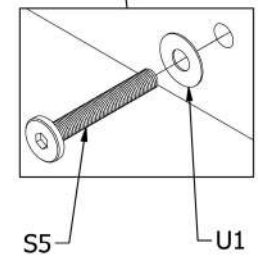

MaxiRC Version A

B2	S1 M8x100	S2 M8x60	S4 M6x20	M1	U1
x2	x3	x4	x4	x3	x7

DARIO (MaxiRC-2AL/Bett/BK) Version B

MaxiRC Version B

2AL/Bett/BK Version B

B2	S1	M8x100	S2	M8x60	S4	M6x20	M1	U1
								
x2	x3		x4		x4		x3	x7

B1	S3	M6x35	S4	M6x20	S5	M8x55	S6	M6x40	S7	M5x35	U1
											
x2	x4		x4		x3		x1		x1		x3