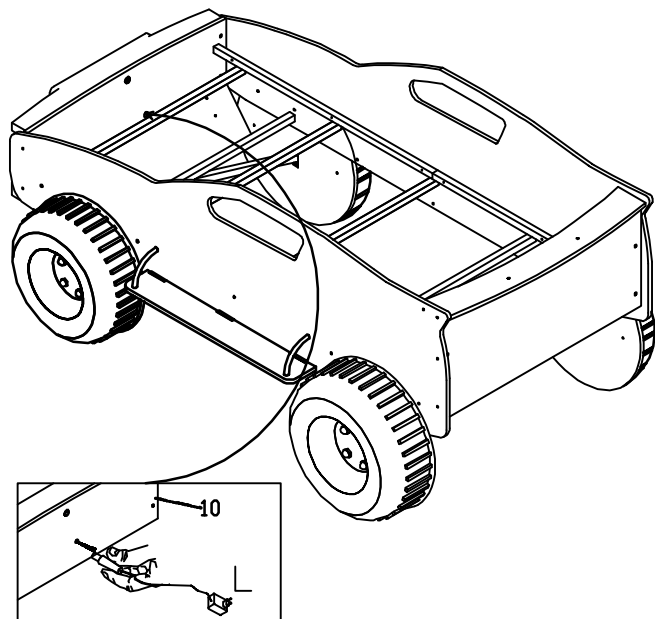

A	B	C	E	F	G	H	I
M6*55 4X	4X	M6*50 34X	M6*35 8X	20X	M6*15 4X	M6*25 8X	12X
J	K	L	M	T	□	P	
4X	8* *25 12X	1X	2X	6X	4 * *15 8X	M6*30 8X